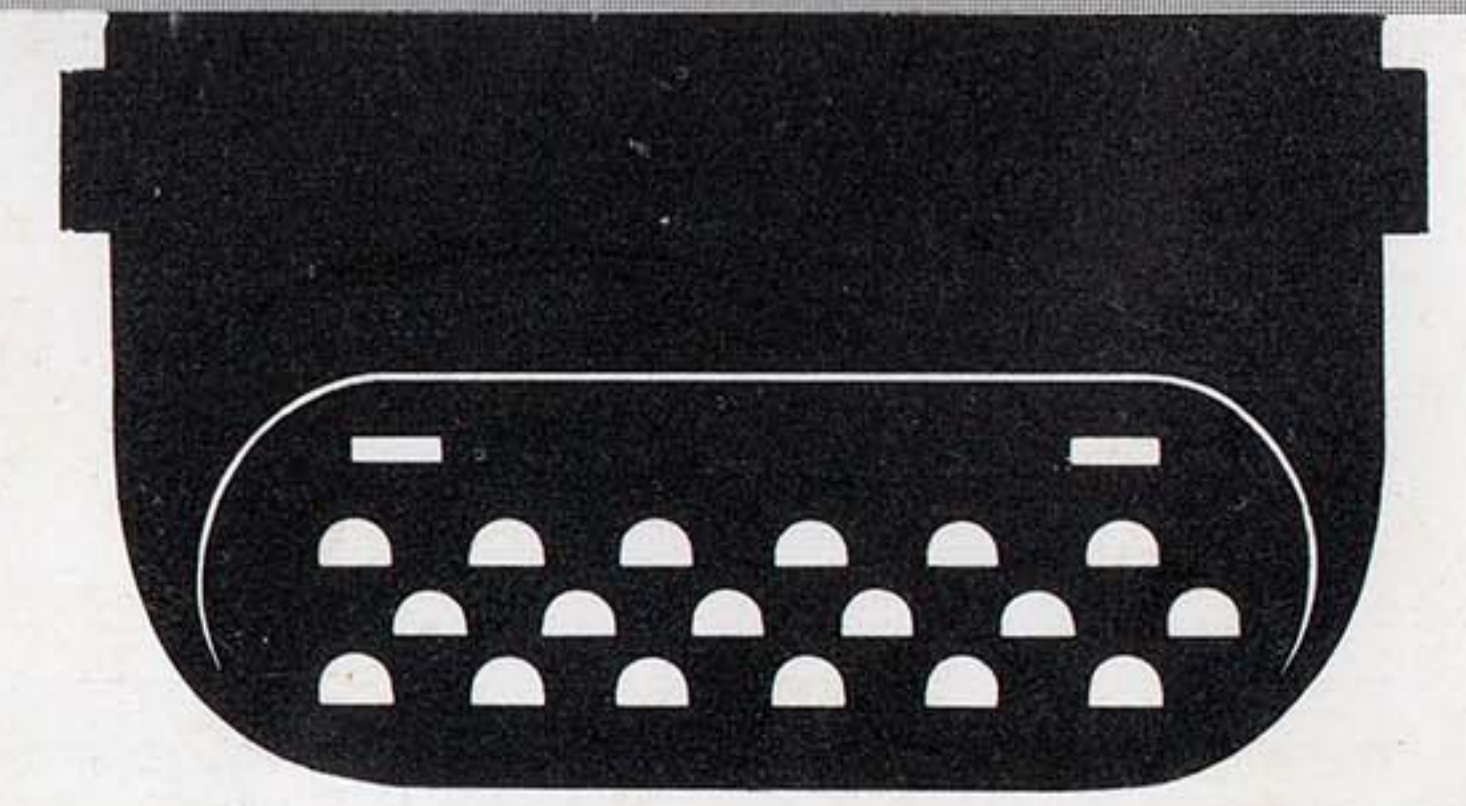

ROYAL®

your new *C**ustom* portable... an invitation to excellence.