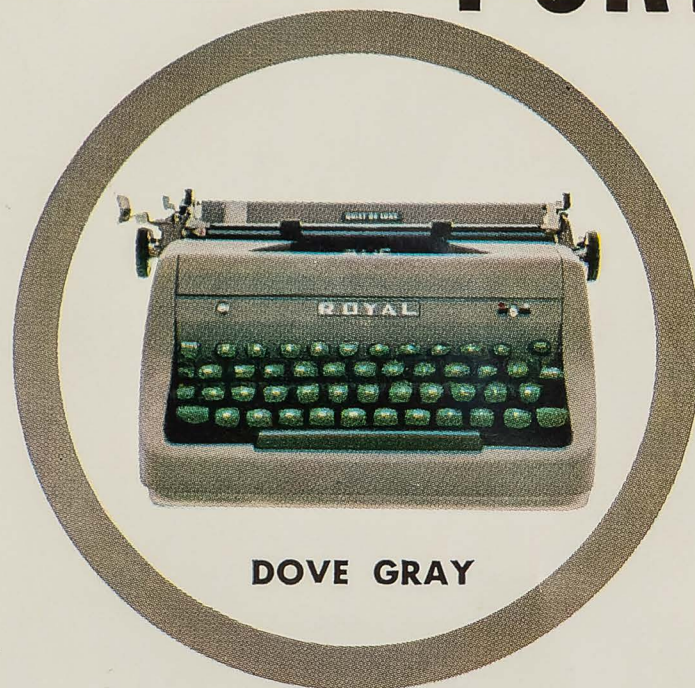

MOTHER... finds many uses for typing around the house such as recipes and bookkeeping.

ROYAL[®]

World's Largest Manufacturer
of Typewriters

FLAMINGO PINK

NORMANDY GREEN

ANKONY BLUE

CHARCOAL GRAY

**NOW
YOUR
CHOICE OF
COLORS
IN THE
ROYAL[®]
PORTABLE!**

DOVE GRAY

SUNBEAM YELLOW

More and more, color is becoming a vital factor in appliances, telephones, automobiles, and other goods. From the six basic colors shown here you can find one to give you the lift you want. You can fit the color of your Royal Portable to the decorative scheme of your home, study, or work area. The Dove Gray portable, pictured above, has a frieze finish. The other five colors are of a smooth, dust-resistant finish.