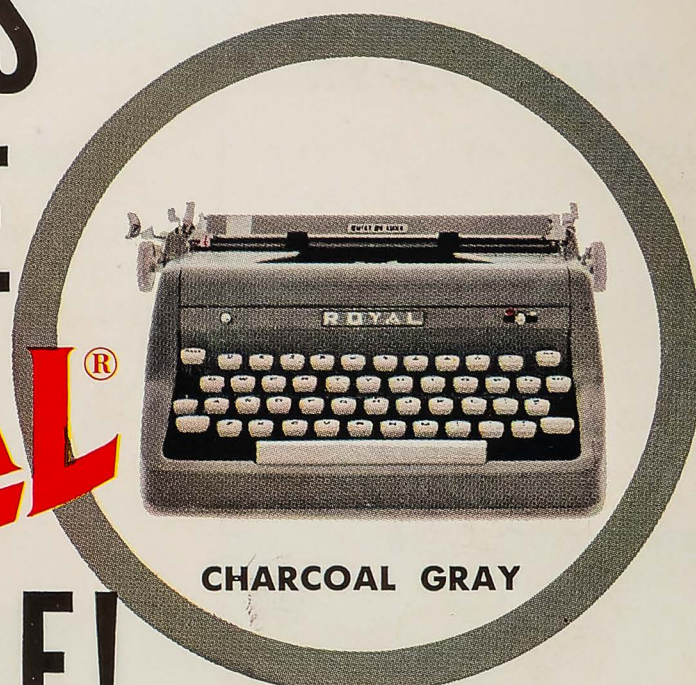

MOTHER... finds many uses for typing around the house such as recipes and bookkeeping.

ROYAL[®]

World's Largest Manufacturer
of Typewriters

FLAMINGO PINK

NORMANDY GREEN

ANKONY BLUE

CHARCOAL GRAY

**NOW
YOUR
CHOICE OF
COLORS
IN THE
ROYAL[®]
PORTABLE!**

DOVE GRAY

SUNBEAM YELLOW

More and more, color is becoming a vital factor in appliances, telephones, automobiles, and other goods. From the six basic colors shown here you can find one to give you the lift you want. You can fit the color of your Royal Portable to the decorative scheme of your home, study, or work area. The Dove Gray portable, pictured above, has a frieze finish. The other five colors are of a smooth, dust-resistant finish.